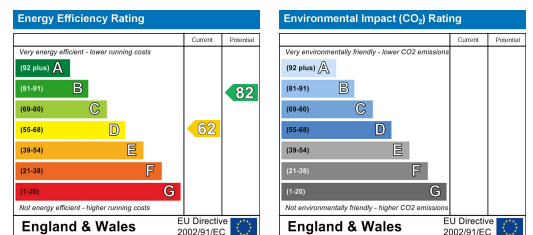

HERITAGE

ESTATE AGENCY & PROPERTY MANAGEMENT

VIEWING By appointment through 'Heritage'

Tel: (0121) 443 5900

Fax: (0121) 443 5901

E-mail:- info@heritage-estates.co.uk

Website:- www.heritage-estates.co.uk

Our opening times are:-

Monday - Friday 9.00am - 5.30pm

Saturdays - 9.30am - 4.00pm

Appointments outside these hours can be arranged and you should not hesitate to contact us should this be required.

LETTINGS AND PROPERTY MANAGEMENT If you would like to rent your property out or are looking for a property to rent, please request further information from our Lettings Department.

www.heritage-estates.co.uk